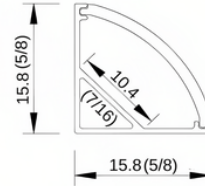

LUMITRACK 45 ALUMINIUM PROFILE

Dimensions

Unit: mm (inch)

Mounting Styles

Product Features

Dimensions	W 15.8 mm (5/8 in) x H 15.8 mm (5/8 in)
Aperture Width	W 23 mm (15/16 in)
Beam Angle	180°
Maximum Wattage	20 W/m
Applications	Residential & Commercial
Material	6063 Aluminium Alloy with PC Opal Diffusion Cover
Compatible Flexistrips	Lucid X Series, Extend Series, ColorFlex Series